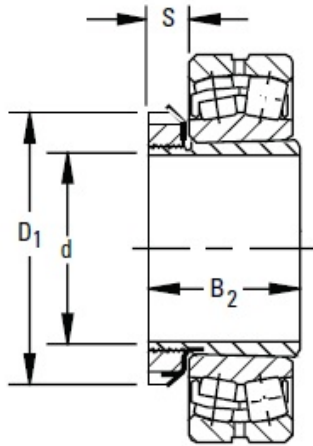

SNR BEARING CORP.OF AMERICA

timken SNP-32/750 x 27 15/16 SNW/SNP-Pull-
Type Sleeve, Locknut, Lockwasher/Lockplate
Assemblies

Bearing No. SNP-32/750 x 27 15/16

Series	223K and 232K
Diameter d	27 15/16 in
Taper	1:12
Tolerance ¹	-0.007 in
B_2	22.982 in
S	3.766 in
D_1	34.255 in
Sleeve	S-32/750
Locknut	N-750
Lockwasher and Lockplates	P-750

SNP-32/750 x 27 15/16 Bearing 2D drawings and 3D
CAD models