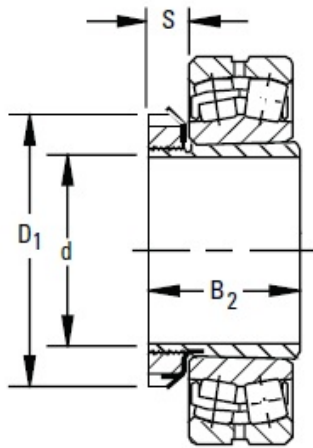

SNR BEARING CORP.OF AMERICA

timken SNP-32/560 x 20 15/16 SNW/SNP-Pull-Type Sleeve, Locknut, Lockwasher/Lockplate Assemblies

Bearing No. SNP-32/560 x 20 15/16

Series	223K and 232K
Diameter d	20 15/16 in
Taper	1:12
Tolerance ¹	-0.007 in
B_2	17.915 in
S	3.109 in
D_1	25.568 in
Sleeve	S-32/560
Locknut	N-560
Lockwasher and Lockplates	P-560

SNP-32/560 x 20 15/16 Bearing 2D drawings and 3D CAD models