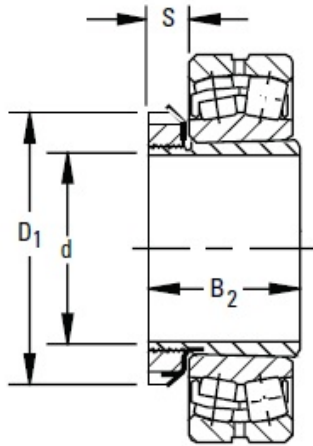

SNR BEARING CORP.OF AMERICA

timken SNP-3292 x 16 15/16 SNW/SNP-Pull-Type Sleeve, Locknut, Lockwasher/Lockplate Assemblies

Bearing No. SNP-3292 x 16 15/16

Series	223K and 232K
Diameter d	16 15/16 in
Taper	1:12
Tolerance ¹	-0.007 in
B_2	14.573 in
S	2.510 in
D_1	21.255 in
Sleeve	S-3292
Locknut	N-092
Lockwasher and Lockplates	P-92

SNP-3292 x 16 15/16 Bearing 2D drawings and 3D CAD models