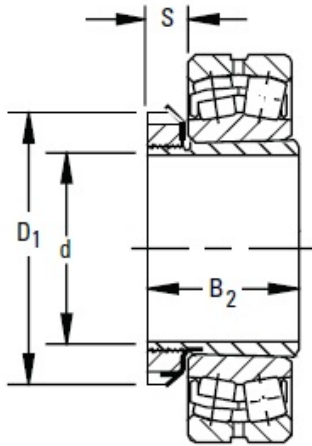

## timken SNP-3264 x 11 15/16 SNW/SNP-Pull-Type Sleeve, Locknut, Lockwasher/Lockplate Assemblies

Bearing No. SNP-3264 x 11 15/16

Series	223K and 232K
Diameter d	11 15/16 in
Taper	1:12
SNW/SNP Assembly Weight	98 lb
Tolerance <sup>1</sup>	-0.007 in
B <sub>2</sub>	10.361 in
S	1.791 in
D <sub>1</sub>	15.005 in
Sleeve	S-3264
Locknut	N-064
Lockwasher and Lockplates	P-64

SNP-3264 x 11 15/16 Bearing 2D drawings and 3D CAD models