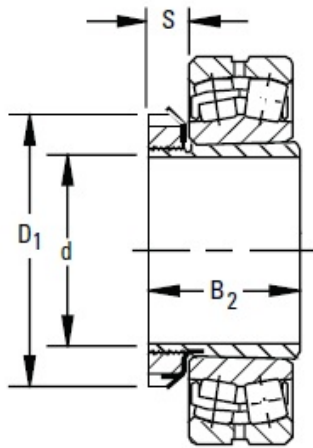

SNR BEARING CORP.OF AMERICA

timken SNW-134 x 5 15/16 SNW/SNP-Pull-Type Sleeve, Locknut, Lockwasher/Lockplate Assemblies

Bearing No. SNW-134 x 5 15/16

Series	223K and 232K
Diameter d	5 15/16 in
Taper	1:12
SNW/SNP Assembly Weight	22.5 lb
Tolerance ¹	-0.005 in
B ₂	6.178 in
S	1.219 in
D ₁	8.661 in
Sleeve	S-134
Locknut	AN-34
Lockwasher and Lockplates	W-34

SNW-134 x 5 15/16 Bearing 2D drawings and 3D CAD models